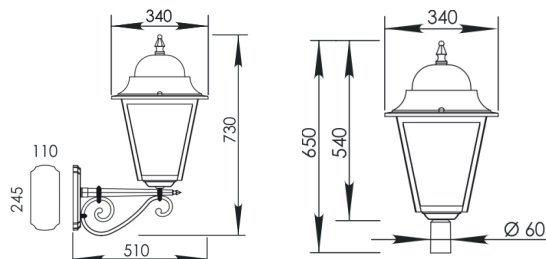

ORNAMENTAL

LL, LA series

	W	LED lm 4000K*	Sys lm/W up to 4000K*
STANDARD			
12 LED	12 - 42	1.951 - 5.915	123
24 LED	24 - 81	3.894 - 11.566	125
SUPREME			
56 LED	14 - 27	2.420 - 4.701	131
112 LED	27 - 53	4.870 - 9.314	135

*for 3000K - STANDARD values of LED lm and sys lm/W are 5% lower than 4000K
 SUPREME values of LED lm and sys lm/W are equivalent to 4000K

CROATIA

This luminaire can be used in historical old town centres, parks and in individual house gardens. Housing is made of die cast aluminium, black painted. Optionally can be equipped with transparent or milky glass. Installation options:

- Top pole on 60mm bracket (LL)
- Wall mount (LA)

Ta svetila se lahko uporabljajo v starih mestnih jedrih, parkih in na posameznih privatnih posestvih. Ohišje je narejeno iz litega aluminija, črno pobarvano. Po želji je lahko opremljen s prozornim ali mlečnim steklom. Možnosti namestitve: