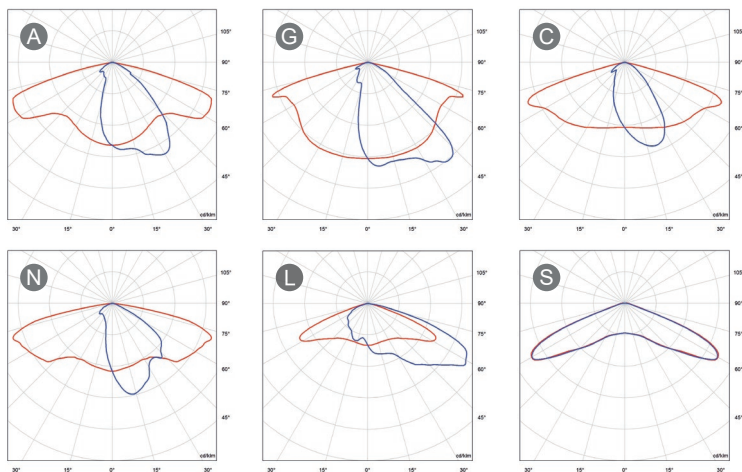

ORNAMENTAL

LL, LA series

	W	LED lm 4000K*	Sys lm/W up to 4000K*
STANDARD			
12 LED	12 - 42	1.951 - 5.915	123
24 LED	24 - 81	3.894 - 11.566	125
SUPREME			
56 LED	14 - 27	2.420 - 4.701	131
112 LED	27 - 53	4.870 - 9.314	135

*for 3000K - STANDARD values of LED lm and sys lm/W are 5% lower than 4000K
 SUPREME values of LED lm and sys lm/W are equivalent to 4000K

CROATIA

This luminaire can be used in historical old town centres, parks and in individual house gardens. Housing is made of die cast aluminium, black painted. Optionally can be equipped with transparent or milky glass. Installation options:

- Top pole on 60mm bracket (LL)
- Wall mount (LA)

Ta svetila se lahko uporabljajo v starih mestnih jedrih, parkih in na posameznih privatnih posestvih. Ohišje je narejeno iz litega aluminija, črno pobarvano. Po želji je lahko opremljen s prozornim ali mlečnim steklom. Možnosti namestitve: